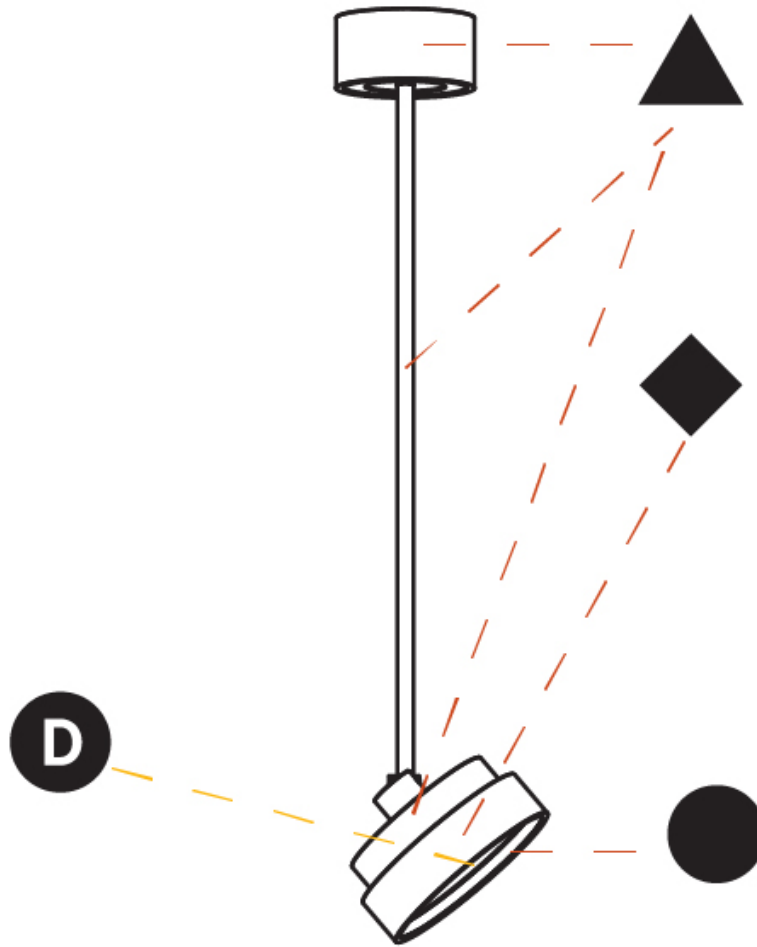

SIGN DIVA FLEX KORONA SUSPENSION

A30861-

PROJECT	_____
TYPE	_____
SPECIFIER	_____
QUANTITY	_____
DATE	_____